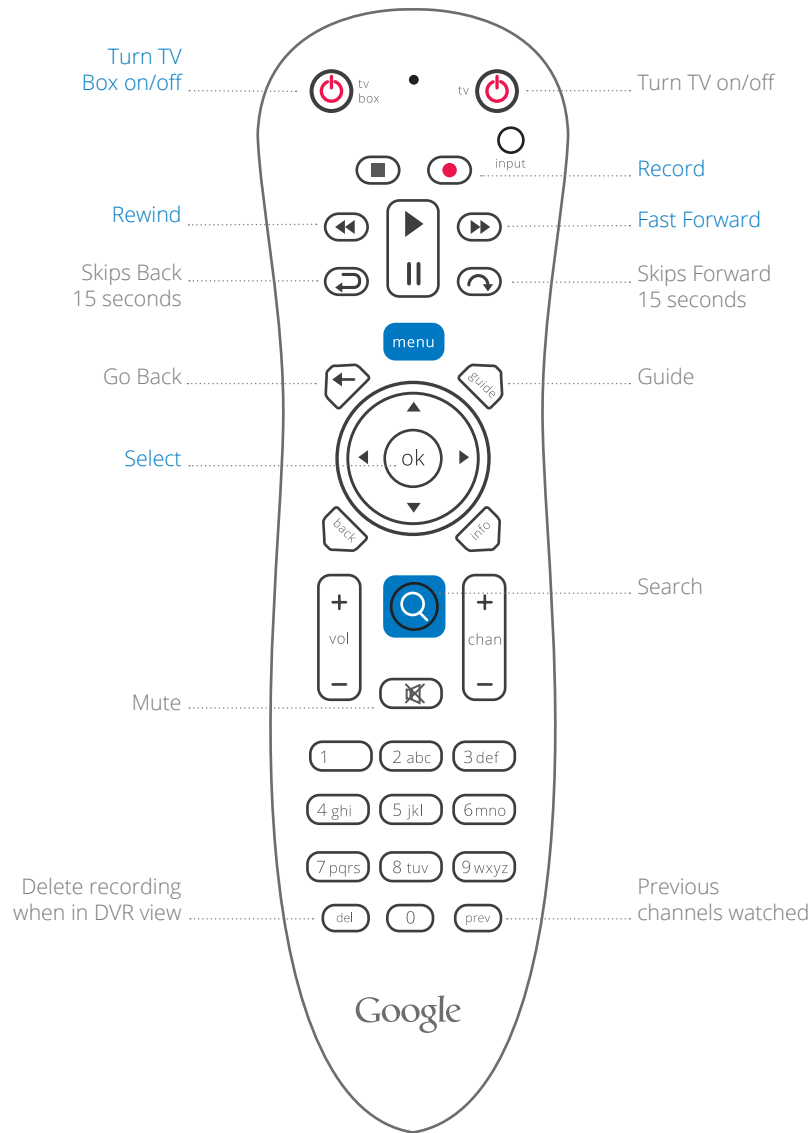

Remote Control Guide

We're here for you.

Help resources, email, chat, and 24/7 phone:
google.com/fiber/help | 866-777-7550

Google fiber

© 2013 Google Fiber Inc. All channels and video packages are subject to change without notice. Please review the Subscriber Agreement at google.com/fiber/legal for additional terms and information about the Gigabit + TV Plan.