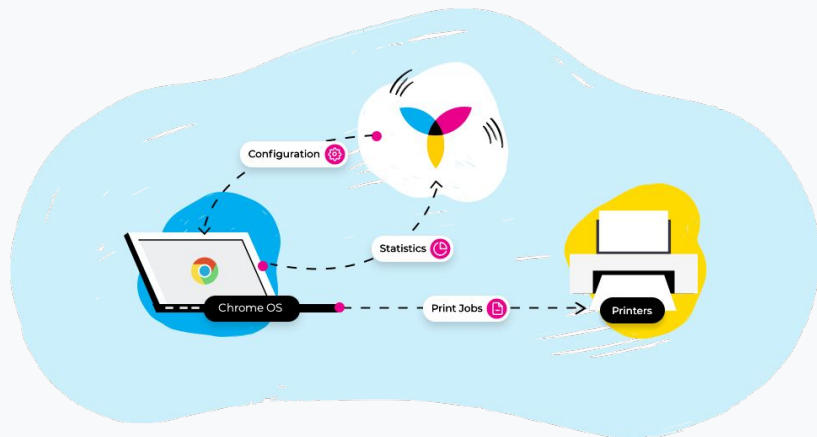

[Start a FREE 30 day trial](#)