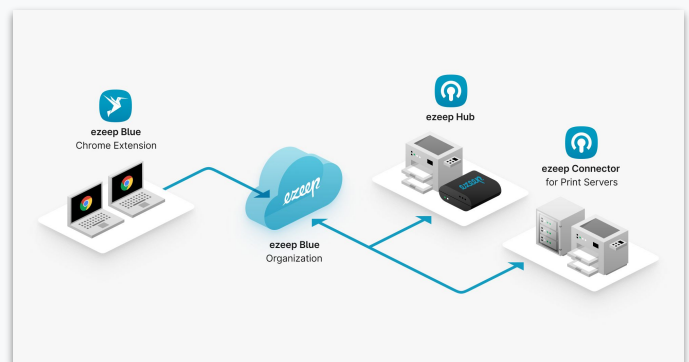

Chrome Enterprise Recommended Solution Overview with ezeep Blue

Benefit from Cloud Printing Without the Always-On PC.

Managed printing from Chrome devices across networks is a challenge for many organizations.

With ezeep Blue and the ezeep Hub, you instantly benefit from cloud printing, without any of the costs of PC's or servers. Access to printers is managed via a clean web portal, and users simply print from any device.

ezeep Blue works with any printer, independently of printer drivers for Chrome devices. It's intuitive, so users and admins do not require any training. Support calls drop significantly and productivity increases.

ezeep Blue is the easiest way to securely connect entire offices, schools and remote workplaces to a reliable and fast print infrastructure.

Discover the Benefits

ezeep Blue Delivers Server-free, Secure, Enterprise-Ready Cloud Printing for Chrome OS.

The ezeep Hub turns any printer into a cloud printer - without local servers or PC's.

Users experience seamless printing via the ezeep Blue chrome extension.

The admin portal allows for central management - whether 10 or 10,000 users.

ezeep Blue is secure. No print jobs are retained, and all communication is encrypted.

Start your free trial today at www.ezeep.com/free-trial