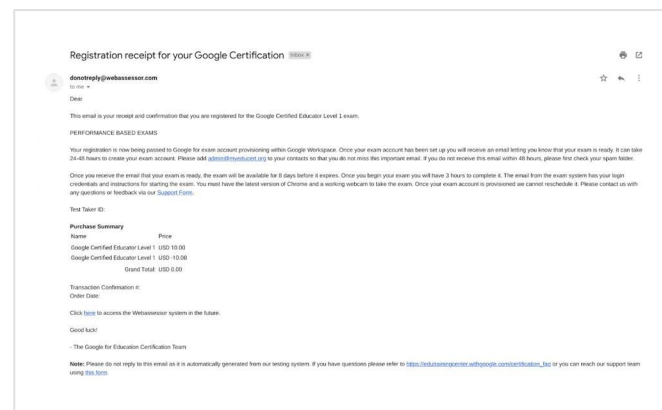

Pada Ujian Terjadwal, Anda akan melihat ujian yang baru Anda beli.

Catatan:

Ikon 'Buka' akan tetap memiliki tanda tanya. @@@
Periksa email Anda untuk membuka ujian.

Anda juga dapat melihat ujian lain yang telah Anda ikuti di halaman ini.

5

Tanda Terima Pendaftaran

Anda akan menerima email konfirmasi yang menyatakan bahwa Anda berhasil mendaftar ujian.

Pastikan Anda sudah menambahkan alamat email donotreply@webassessor.com ke kontak Anda di akun Google.

Catatan:

Jika Anda tidak menerima email konfirmasi, periksa folder spam.

UJIAN TERJADWAL

SCHEDULED EXAMS				Tanggal pembelian di	
Exam	Date Scheduled	Exam Details	Start Registered	Launch	Details
Google Certified Educator Level 1		Online	06 June 2021	🔗	

IN-PROGRESS EXAMS					
Exam	Date Scheduled	Exam Details	Date Registered	Date Launched	Launch
None found.					

COMPLETED EXAMS				
Exam	Exam Details	Date Launched	Date Completed	Result
None found.				

Dari:

donotreply@webassessor.com

Subjek:

Tanda terima pendaftaran
untuk Sertifikasi Google Anda