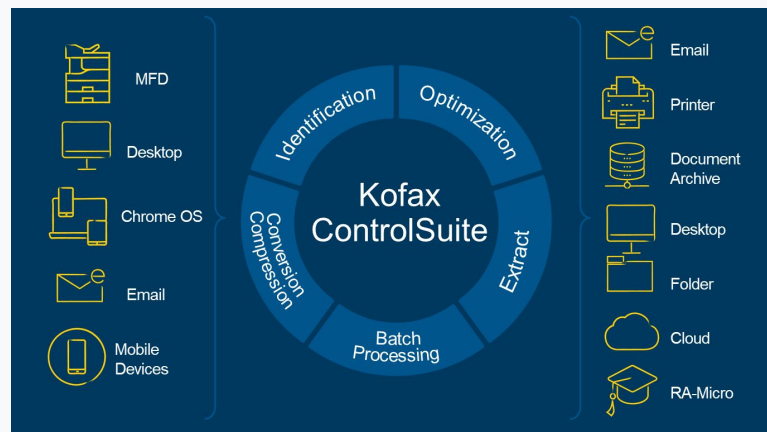

Chrome Enterprise Recommended Solution Overview with Kofax ControlSuite

ControlSuite integrates secure capture and print management with document workflow automation

Organizations are challenged to ensure business information is secure and meets compliance regulations. This is particularly critical with the acceleration of remote workforces and the need to ensure business continuity.

Businesses of all sizes can solve these challenges with ControlSuite, a fully integrated solution that incorporates secure capture and print

management with document workflow automation.

Organizations can accelerate work, drive productivity, and manage costs with ControlSuite's advanced mobile-enabled document management capabilities for your remote workforce.

Discover the benefits

ControlSuite integrates secure capture & print management with document workflow automation on Chrome OS devices

- Maximize document security and ensure compliance with content-aware workflows
- Increase productivity through workflow automation
- Enhance user experience and simplify administration with a single integrated solution
- Mobile enable workforces from any location