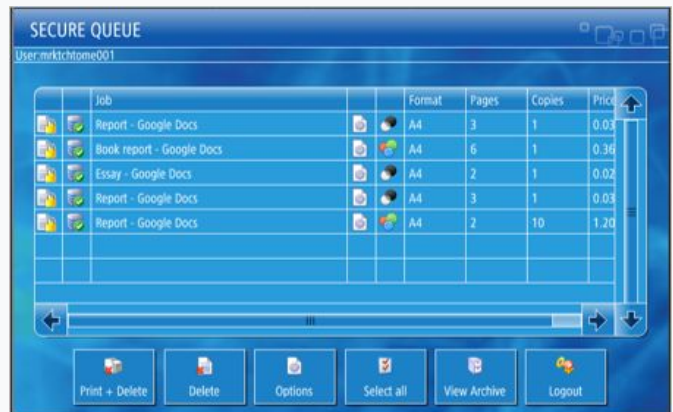

Chrome Enterprise Recommended Solution Overview with uniFLOW

Control and manage your Chrome OS device printing without installing any extensions

Printing may not be the first thing on an IT manager's list of priorities but can cause endless problems if correct processes are not followed.

In enterprises, Chrome OS devices have become an essential tool. Printing must be easy for workers and IT administrators should be able to centrally control and manage the printing infrastructure from the Google Admin console.

Printing in the enterprise has extra challenges that have to be solved. Users need to be able to print securely to any device and from any location while providing the company with full control and visibility of their costs.

uniFLOW works with the native printing system in Chrome OS to allow users to print with ease while giving the IT manager control and piece of mind.

Discover the benefits

Managed printing integrated into Chrome OS

uniFLOW is fully integrated with the native printing system in Chrome OS to allow:

- The administrator to automatically install print queues
- Secure and mobile printing
- Budgets to be controlled
- Staff to chargeback to their departments
- User management via Google Workspace

all without requiring any extensions to be installed on the Chrome device

Find out more at uniflow.global