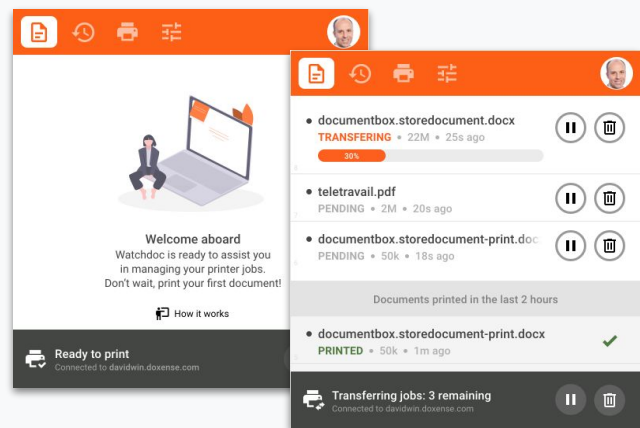

For more information about Doxense's Watchdoc solution, [visit our Website](#)