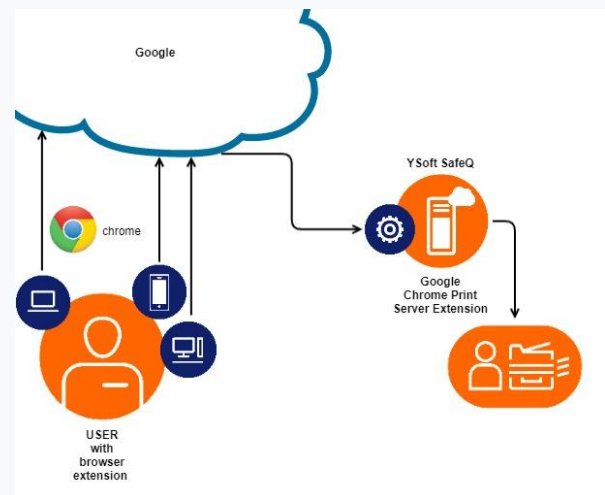

Chrome Enterprise Recommended Solution Overview with Y Soft

SAFEQ Print Management offers native printing from your Chrome OS devices.

Millions of businesses rely on Google technologies, like Chrome OS devices. These businesses require the secure print management features offered in YSoft SAFEQ.

YSoft SAFEQ® users need to print natively from Chrome Enterprise operating systems, and the SAFEQ Google Chrome Print extension provides this functionality.

Y Soft worked with Google to create a new standards-based (IPP) extension for YSoft SAFEQ, leveraging Google's Chrome OS APIs and G-Suite integration points.

Discover the benefits

SAFEQ users now enjoy native Chrome printing to their secure Print Roaming® print queue.

When using your Chrome OS device, YSoft SAFEQ users can now print locally to the SAFEQ Print Roaming secure queue.

Chrome OS and YSoft technologies are complementary and work well together!

[Enable printing from Google Chrome to YSoft SAFEQ today!](#)